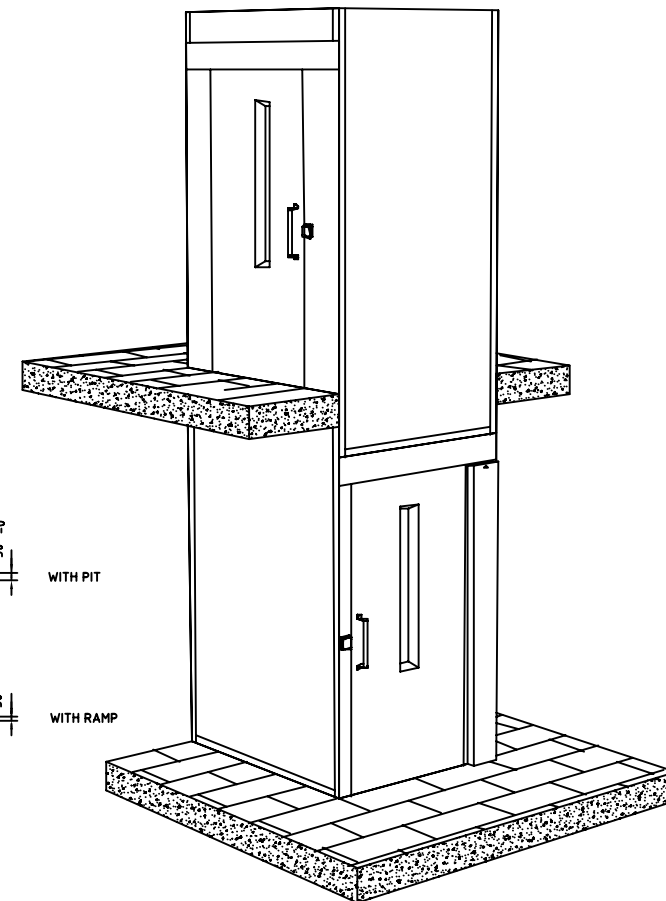

ELECTRICAL COMPARTMENT  
AND EMERGENCY HANDLE

WITH PIT

WITH RAMP

	Brand <b>BHG</b>	CIBES LIFT A 5000 2 landings with adjacent door front	Serie 150	Finanza 34522E
	Model 34522E	Date 2004-03-15	Ref. 34522E	Rev. B