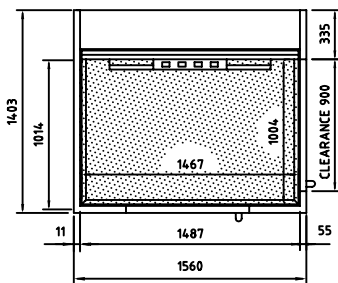

ELECTRICAL COMPARTMENT  
AND EMERGENCY HANDLE

WITH PIT

WITH RAMP

	Brand <b>BHG</b>	CIBES LIFT A 5000 2 landings with adjacent door front	Serie 150	Finanza 34522E
	Model 34522E	Date 2004-03-15	Ref. 34522E	Rev. B